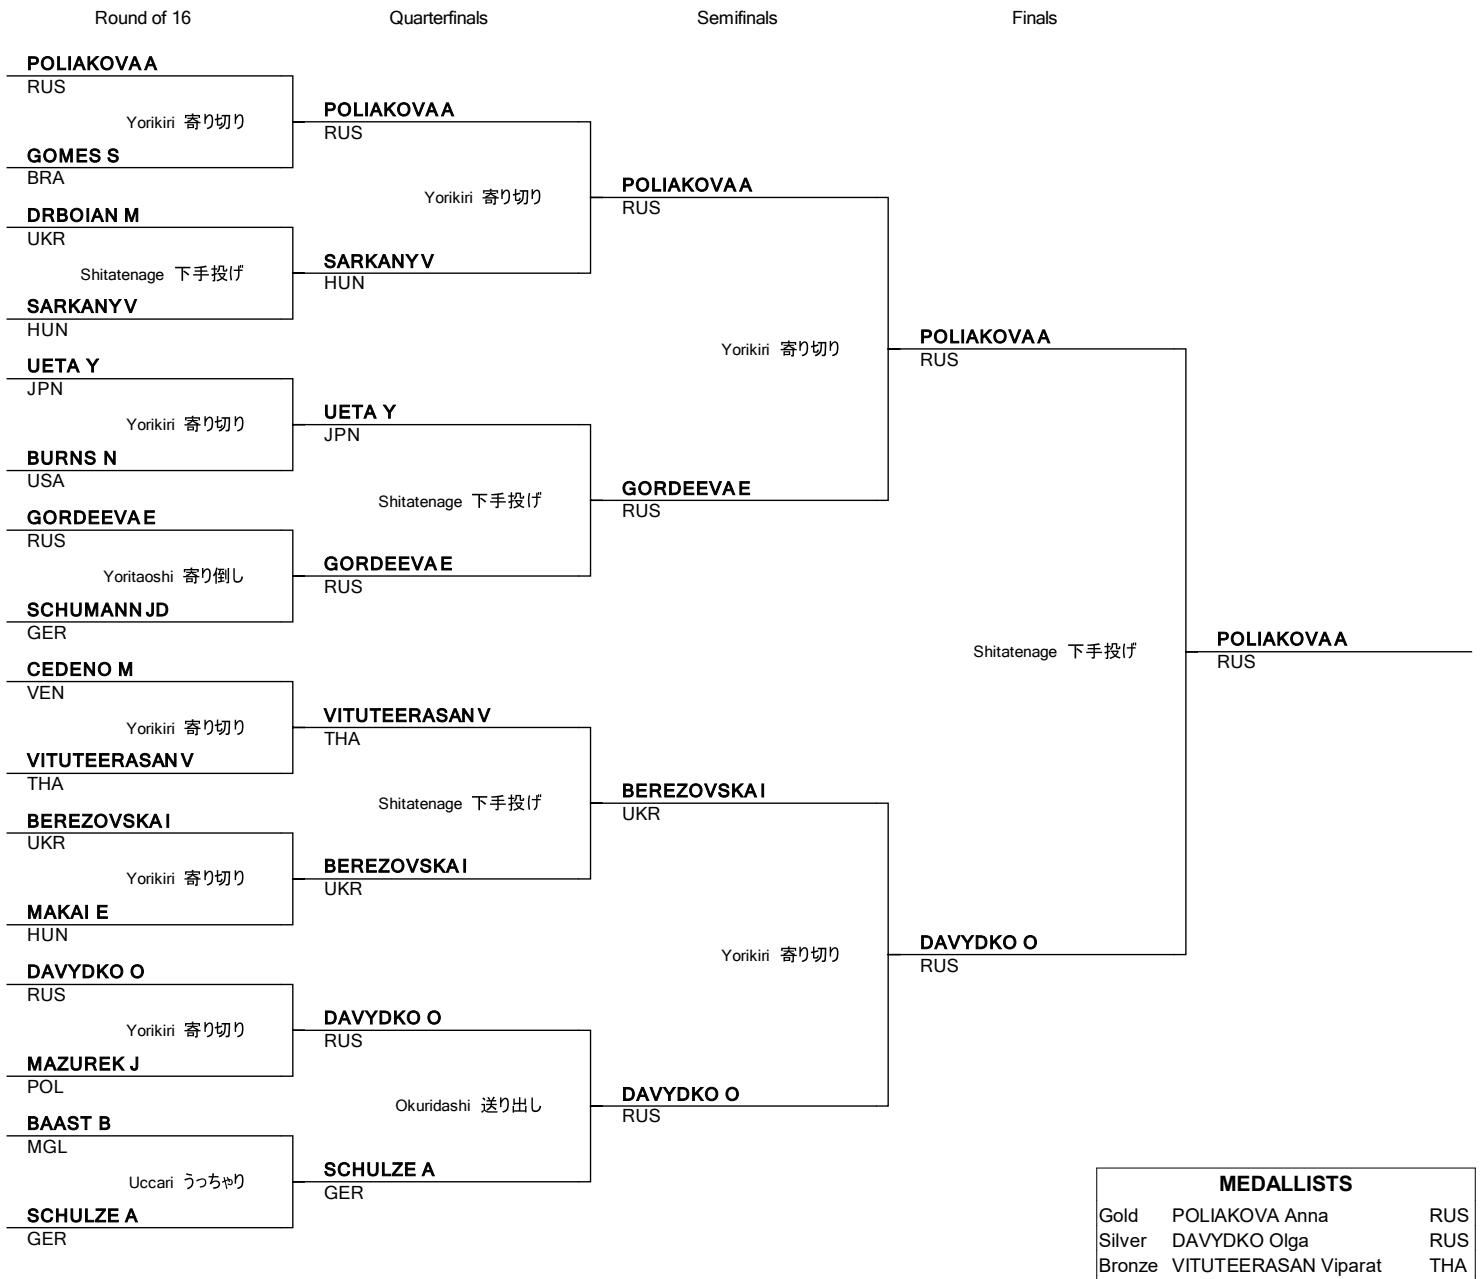

Brackets

As of SAT 22 JUL 2017

Brackets

As of SAT 22 JUL 2017

Repechage